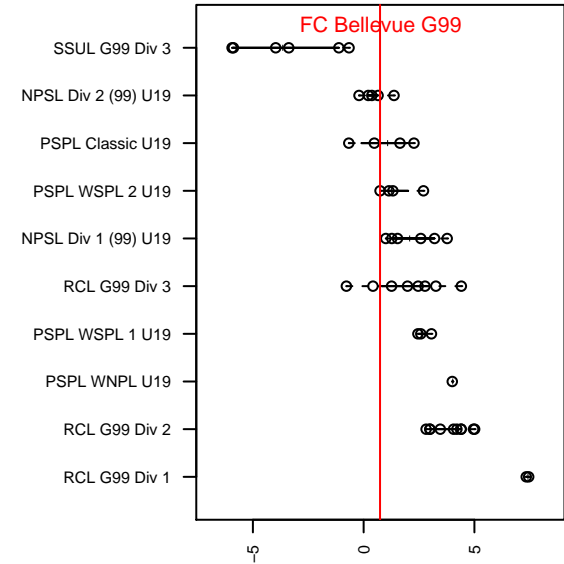

**attack and defense rating
relative to others at age
and all opponents in last 13 months**