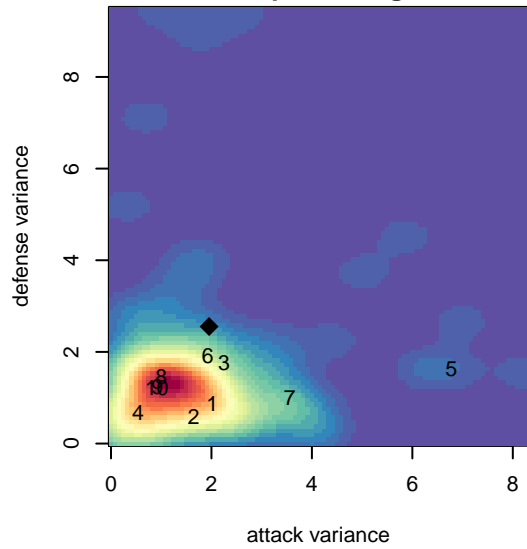

FC Bellevue G99

Bellevue, WA
 G99 total strength=1353
 attack=7.13 defense=6.49
 fall league = PSPL WSPL 2 U19

alt names used:
 F.C. Bellevue G99
 FC BELLEVUE G99 (WA)
 FC BELLEVUE G99 (WA)

Venues played:
 2017 PSPL WSPL 2 U19
 2017 Bend Premier Cup Haley Raso (U18/U19)
 2017 Bigfoot GU19 U19

FC Bellevue G99
 Dots are actual minus expected GF (blue circles) and GA (red triangles).
 Blue line is smoothed change in attack strength. Red is smoothed change in defense strength.

**attack and defense variance (black dot)
relative to other teams
and top 10 in region**